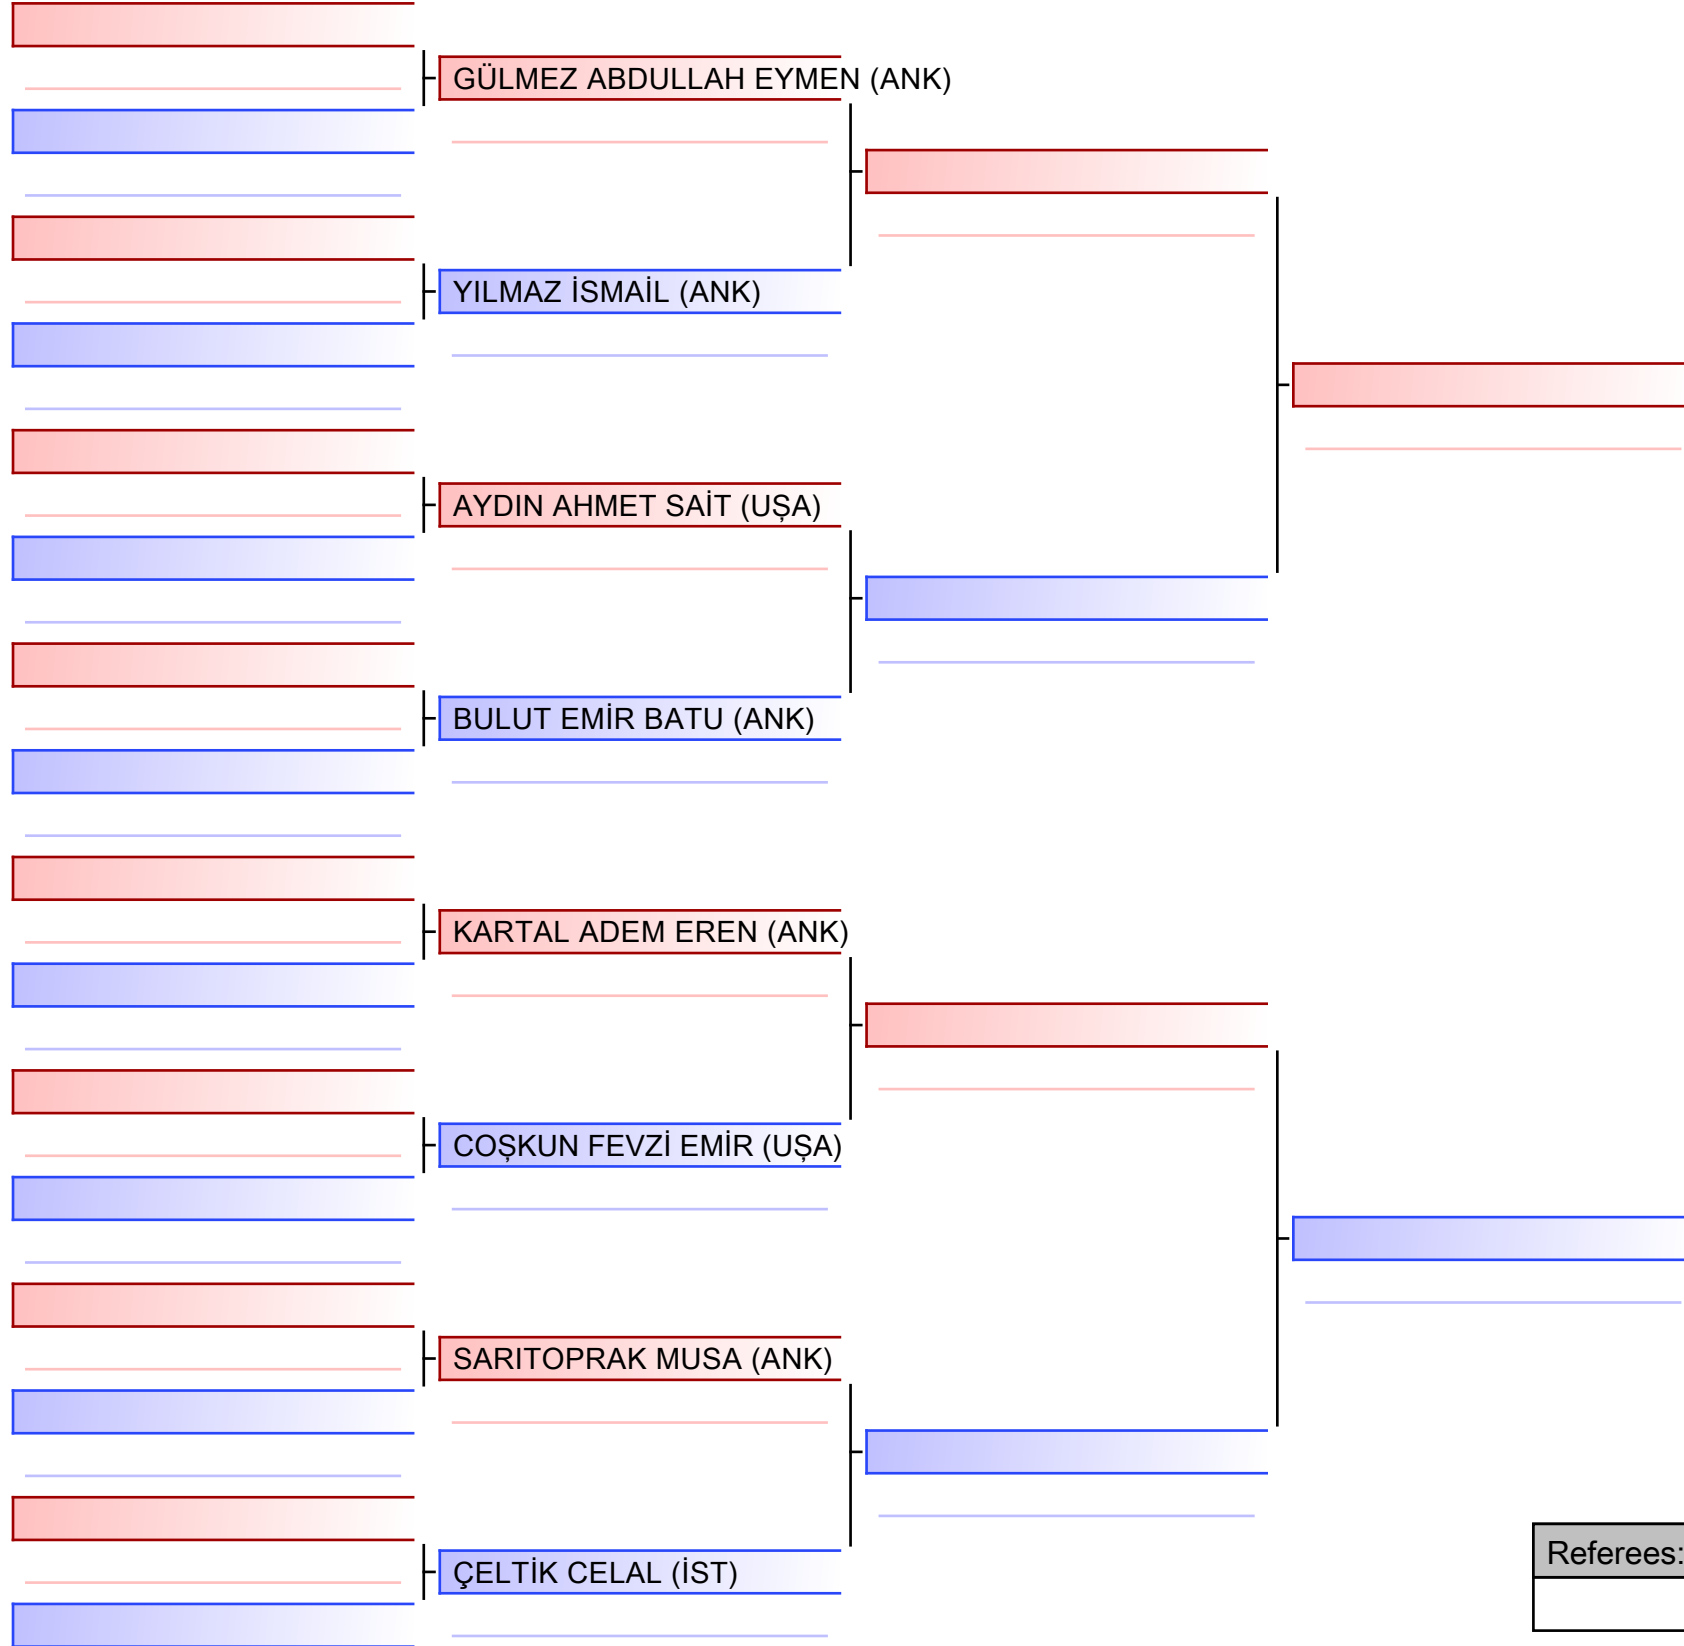

Grey box for recording the final match result.

Referees:			

Referee

Referees:			